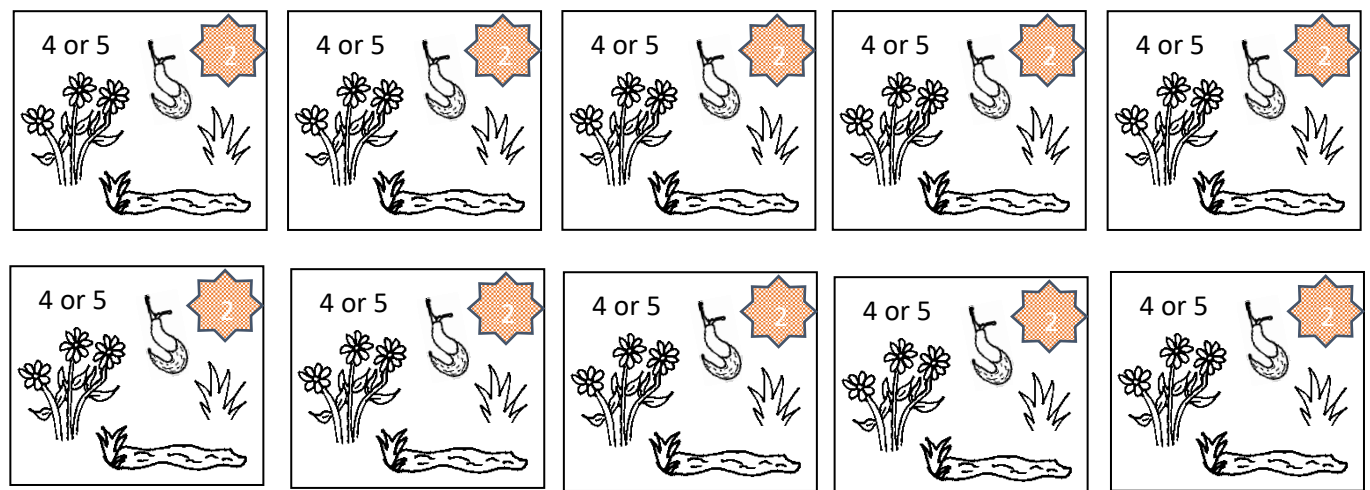

# Habitat Game

Garden type counters – cut them out and colour them in.

1 = Very neat garden

2 = Paved or artificial lawn

3 = Decked

4 or 5 = Mixed garden

6 = Totally overgrown