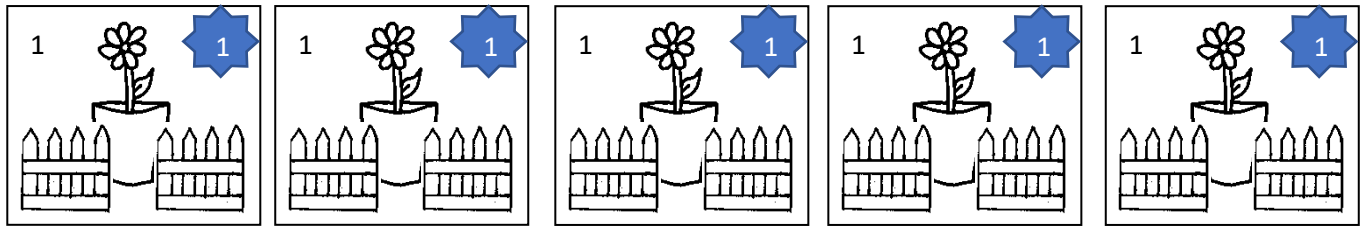

# Habitat Game

Garden type counters – cut them out and colour them in.

1 = Very neat garden

2 = Paved or artificial lawn

3 = Decked

4 or 5 = Mixed garden

6 = Totally overgrown